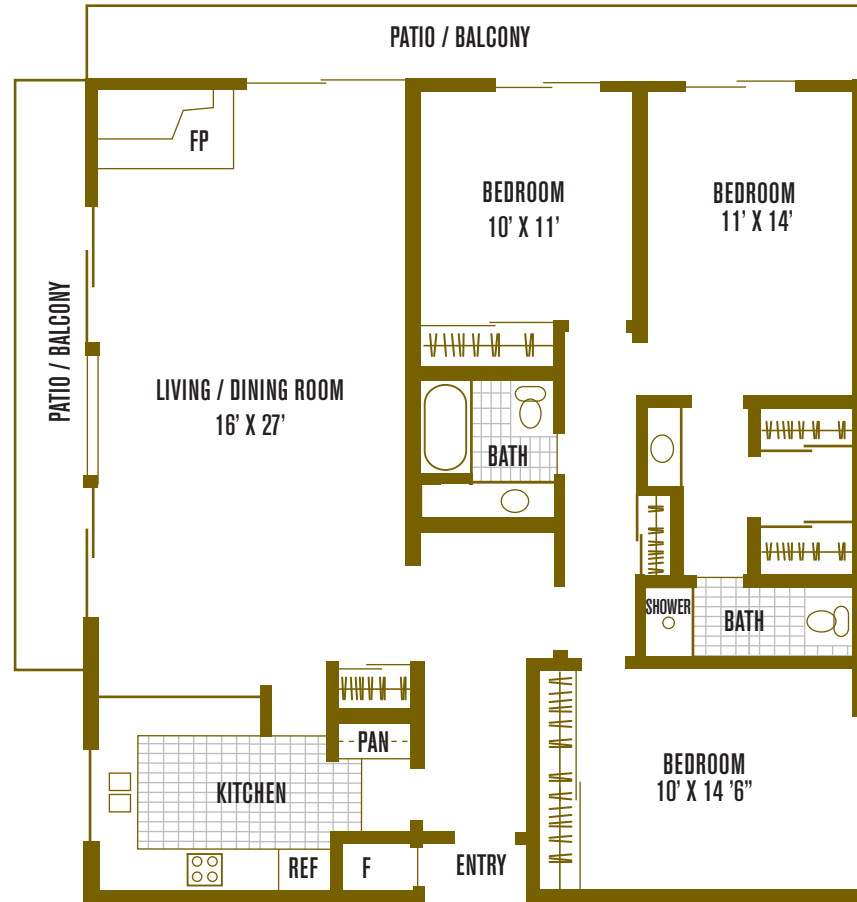

THE COVE

50 Barbaree Way
Tiburon, CA 94920

p: 415.388.4646 | f: 415.381.0874

www.ExperienceTheCove.com

The views of the bay in concert with the waves breaking gently upon the shoreline below will both soothe and invigorate. The interior of your spacious home offers you over 27 feet of living-dining room space, a fireplace, multiple storage closets, two large bedrooms plus a master bedroom with separate dressing area.

residence 14

3 Bedrooms | 2 Bathrooms | 1,500 sq. ft.

notes: _____

All room dimensions and square footages are approximate.