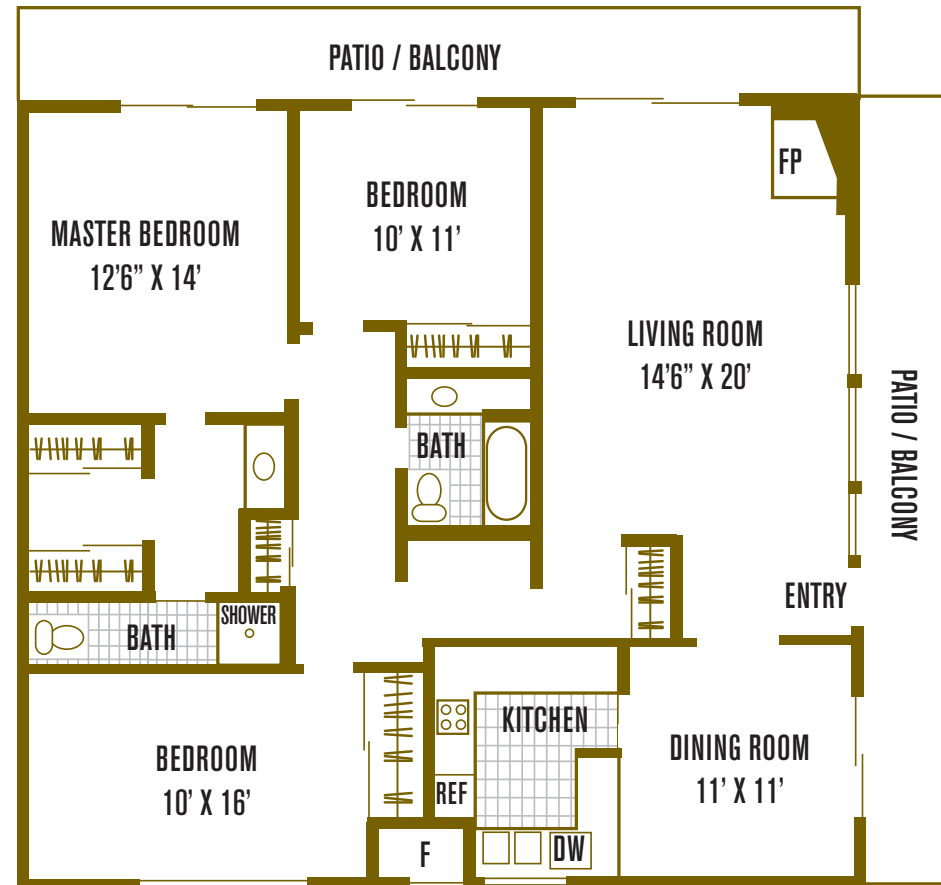

THE COVE

50 Barbaree Way

Tiburon, CA 94920

p: 415.388.4646 | f: 415.381.0874

www.ExperienceTheCove.com

Expansive decks invite you to enjoy the world-class views of the bay, while the separate dining room and large kitchen will appeal to those who enjoy entertaining family and friends. A living room with 20 plus feet boasts a corner fireplace, and the large master suite offers a private bath and walk-in closet.

residence 15

3 Bedrooms | 2 Bathrooms | 1,500 sq. ft.

notes: _____

All room dimensions and square footages are approximate.