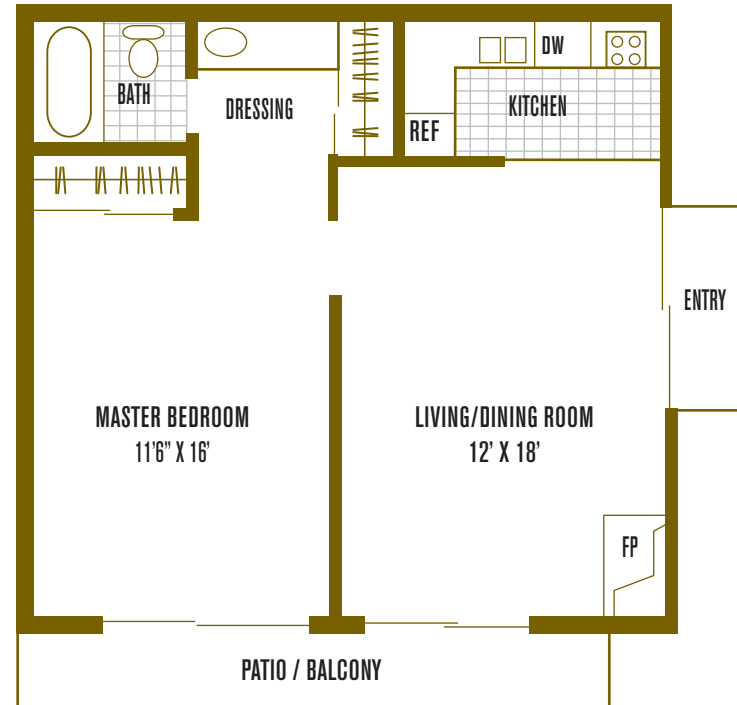

THE COVE

50 Barbaree Way

Tiburon, CA 94920

p: 415.388.4646 | f: 415.381.0874

www.ExperienceTheCove.com

This thoughtfully-planned residence offers an abundance of options and privacy. Uniquely placed on the end of a building, you can enjoy the beauty of wildlife sanctuary views from either your deck or patio. Your master bedroom provides room for a pleasant reading area or a home office.

residence 2

1 Bedroom | 1 Bathroom | 635 sq. ft.

notes: _____

All room dimensions and square footages are approximate.