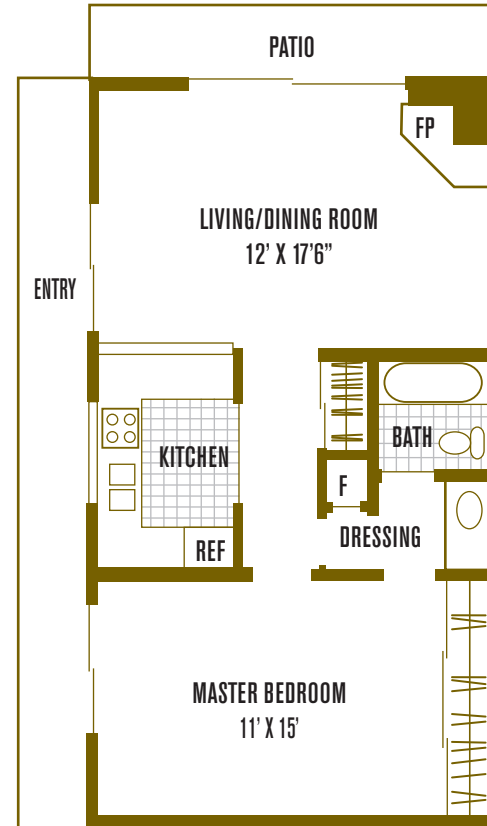

THE COVE

50 Barbaree Way

Tiburon, CA 94920

p: 415.388.4646 | f: 415.381.0874

www.ExperienceTheCove.com

Nestled amidst soaring trees, this residence will appeal to those who appreciate practical design and maximum living space. This plan features a wall-to-wall closet (eleven feet long) and an abundance of other convenient essentials.

residence 3

1 Bedroom | 1 Bathroom | 640 sq. ft.

notes: _____

All room dimensions and square footages are approximate.