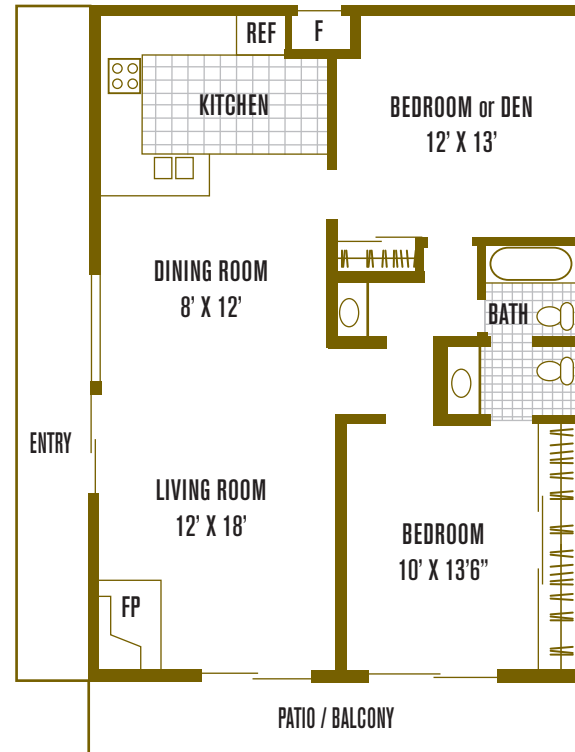

THE COVE

50 Barbaree Way

Tiburon, CA 94920

p: 415.388.4646 | f: 415.381.0874

www.ExperienceTheCove.com

This limited-edition floorplan provides you with a multi-option room and an expansive deck, where at day's end you may choose to enjoy a glass of wine and the extraordinary view.

residence 6

2 Bedroom | 1 and 1/2 Bathrooms | 980 sq. ft.

notes: _____

All room dimensions and square footages are approximate.