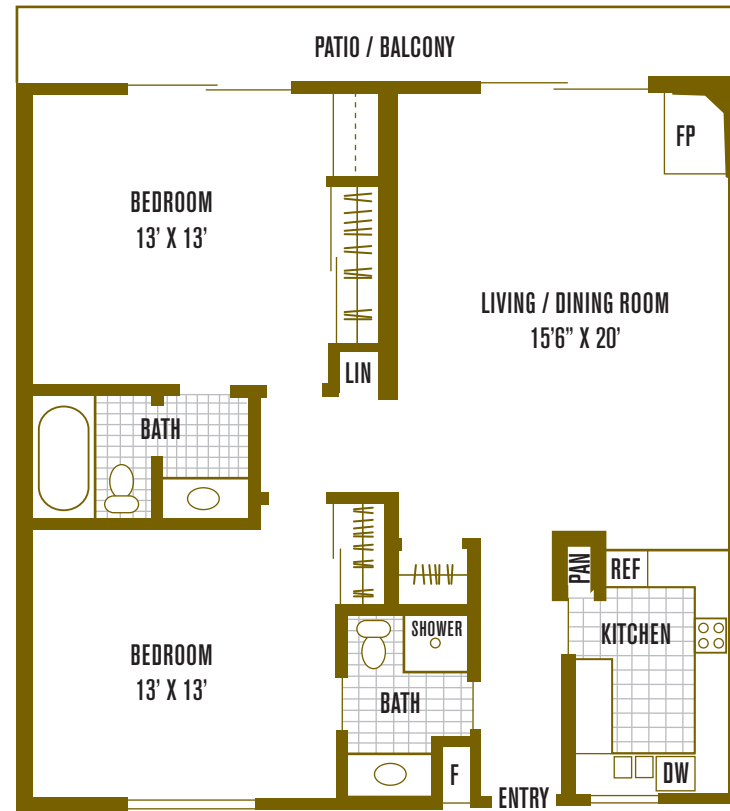

# THE COVE

50 Barbaree Way

Tiburon, CA 94920

p: 415.388.4646 | f: 415.381.0874

www.ExperienceTheCove.com

Whether sharing your residence with friends or family, this home provides you with privacy, ample living space, and an expansive deck.

## residence 9

2 Bedrooms | 2 Bathrooms | 1,080 sq. ft.

notes: \_\_\_\_\_  
\_\_\_\_\_  
\_\_\_\_\_  
\_\_\_\_\_

All room dimensions and square footages are approximate.