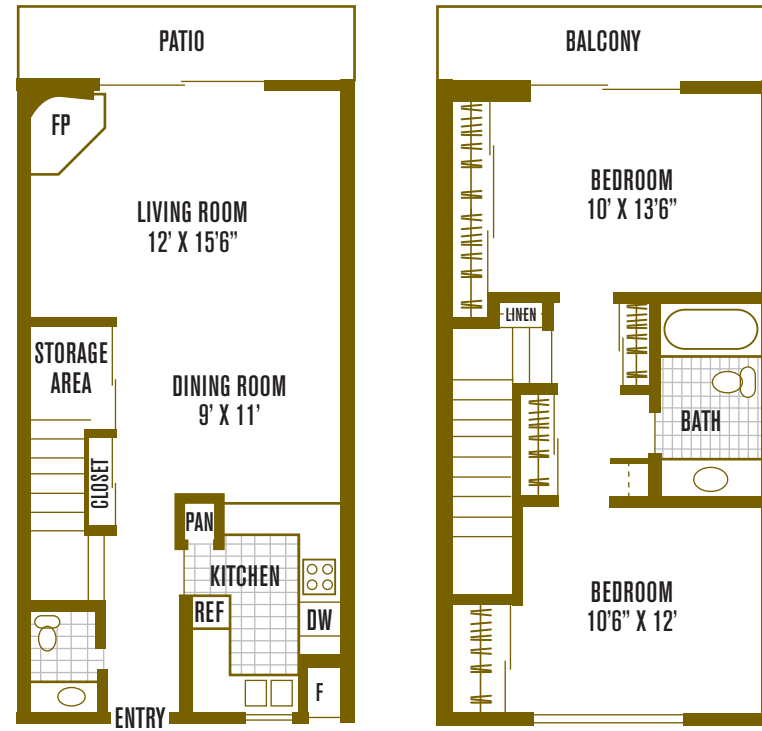

# THE COVE

50 Barbaree Way  
Tiburon, CA 94920

p: 415.388.4646 | f: 415.381.0874

www.ExperienceTheCove.com

Nestled amidst towering trees, this townhome offers you dual master bedrooms, spacious closets, a corner fireplace, and two private decks.

## townhome 2

2 Bedrooms | 1 1/2 Bathrooms | 1,075 sq. ft.

notes: \_\_\_\_\_  
\_\_\_\_\_  
\_\_\_\_\_  
\_\_\_\_\_

All room dimensions and square footages are approximate.