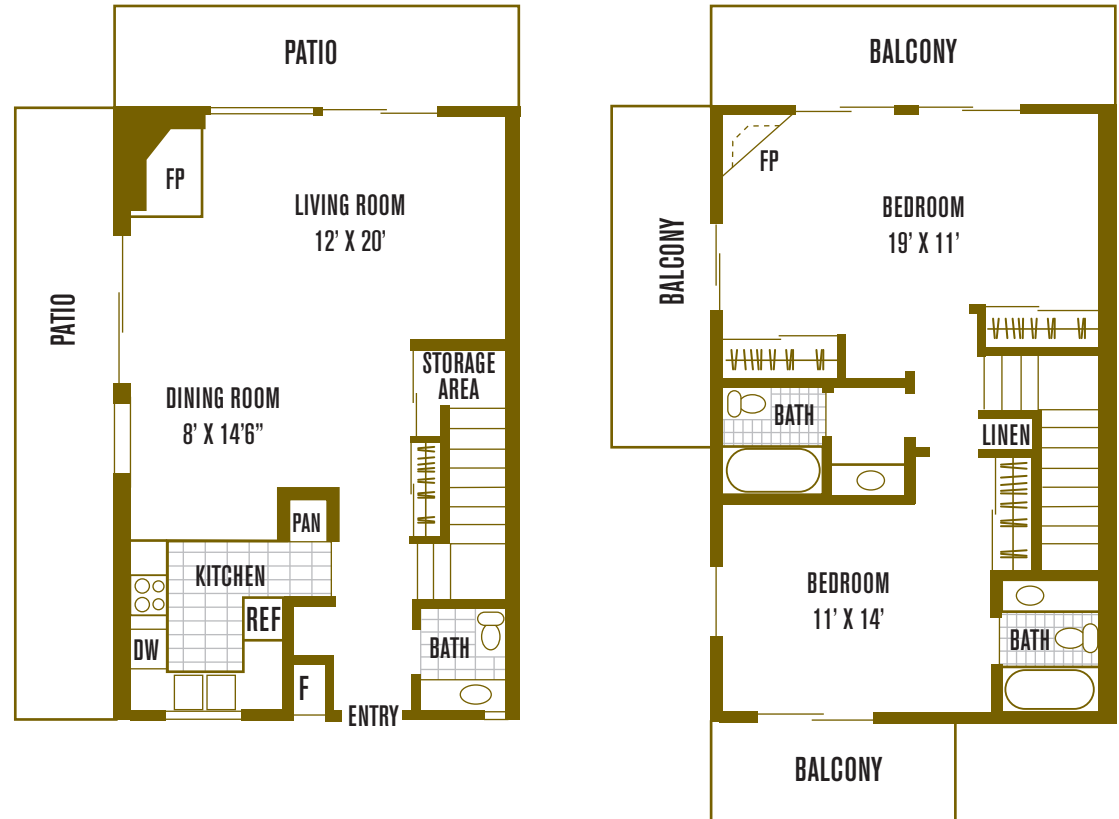

# THE COVE

50 Barbaree Way  
Tiburon, CA 94920

p: 415.388.4646 | f: 415.381.0874

www.ExperienceTheCove.com

Five large decks extend your living space outdoors and a number of thoughtfully-planned features enhance your indoor living space. The oversized master bedroom with wood-burning fireplace and private deck provides room for a pleasant reading area or home office.

## townhome 4

2 Bedrooms | 2 1/2 Bathrooms | 1,335 sq. ft.

notes: \_\_\_\_\_  
\_\_\_\_\_  
\_\_\_\_\_  
\_\_\_\_\_

All room dimensions and square footages are approximate.